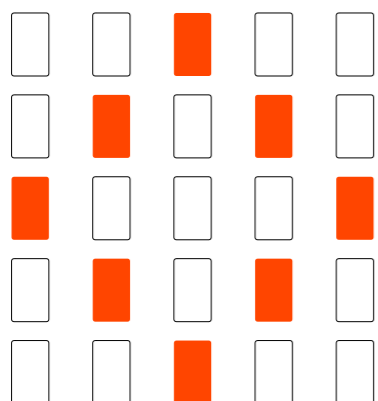

arrow_left_right

Pfeil links rechts